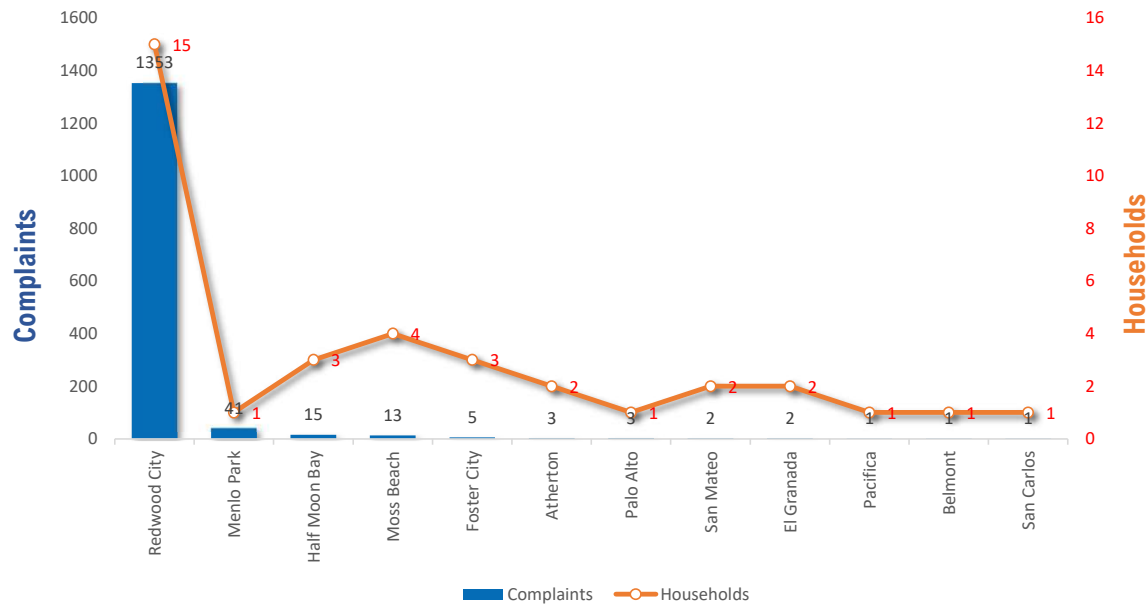

SAN MATEO COUNTY AIRPORTS

COMPLAINT REPORT

AUG - OCT 2023

3-Month Totals & Trends

36

Households

1,440

Comments

4,953

YTD

CITY	COMPLAINTS	HOUSEHOLDS	COMPLAINTS/ HOUSEHOLD
Redwood City	1,353	15	90.2
Menlo Park	41	1	41.0
Half Moon Bay	15	3	5.0
Moss Beach	13	4	3.3
Foster City	5	3	1.7
Palo Alto	3	1	3.0
Atherton	3	2	1.5
San Mateo	2	2	1.0
El Granada	2	2	1.0
Pacifica	1	1	1.0
Belmont	1	1	1.0
San Carlos	1	1	1.0
Totals	1,440	36	40.0