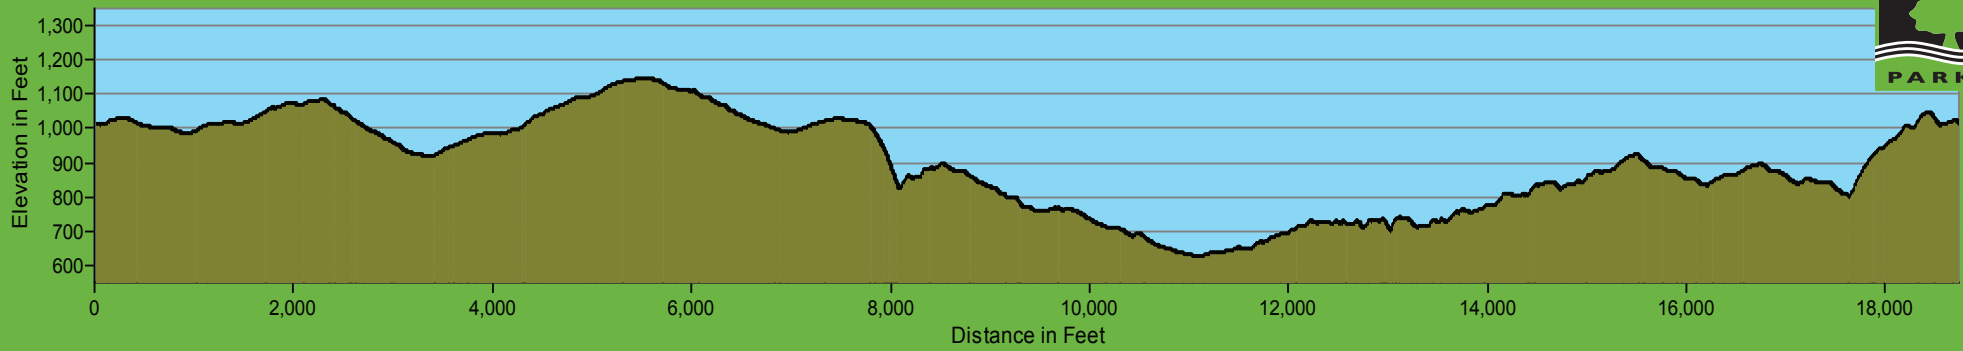

### Sam McDonald County Park / Ridge Loop Trail Profile

519 Foot Elevation Change / Begins and ends at Pescadero Rd