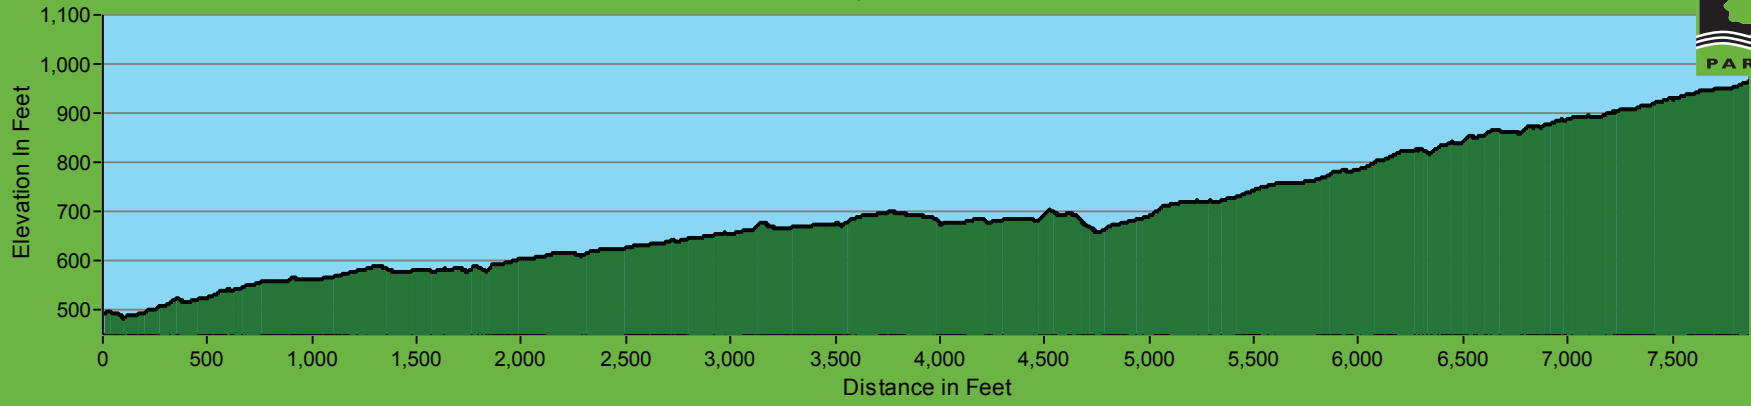

### Pescadero Creek County Park - Portola Trail Profile

484 Foot Elevation Change / Profile begins at Old Haul Road and ends at Butano Ridge Trail